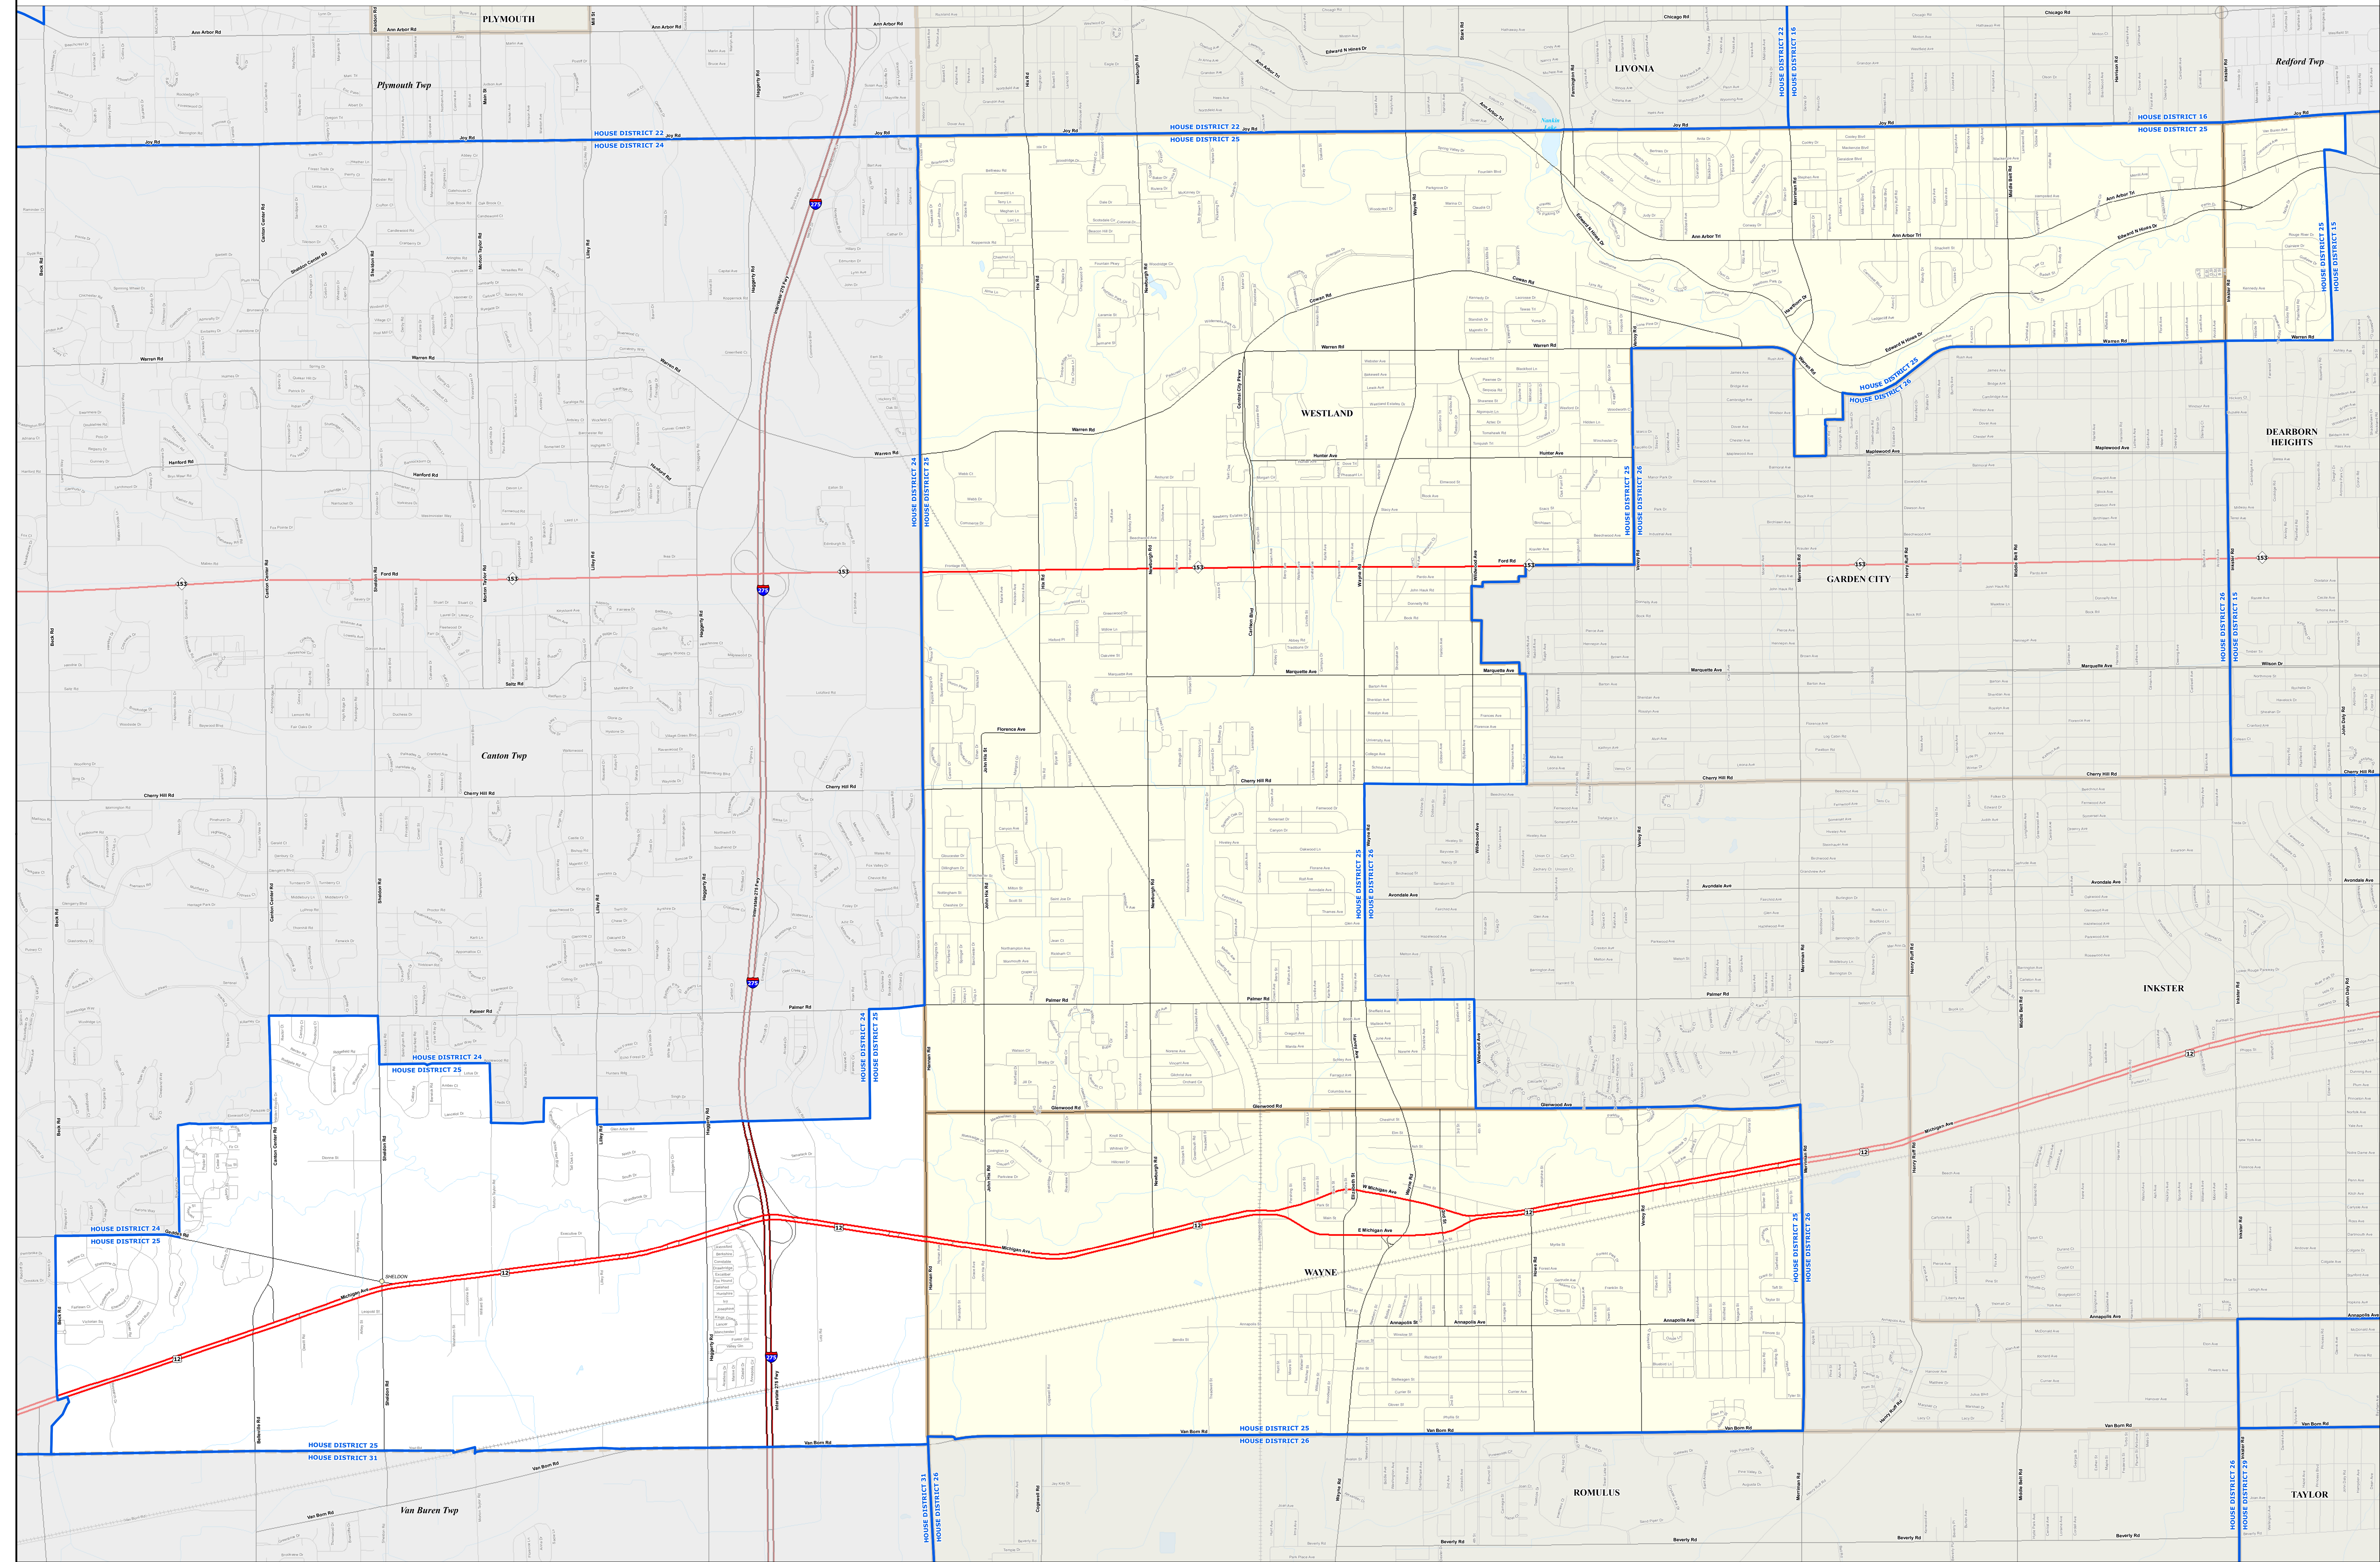

MICHIGAN STATE HOUSE DISTRICT 25

2021 Apportionment Plan

Legend			
	House District		Township
	City		County
	Village		State
	Unincorporated Place		Freeway
			Highway
			Primary Road
			Local Road
			Railroad
			Water Feature
			River, Stream, or Drain